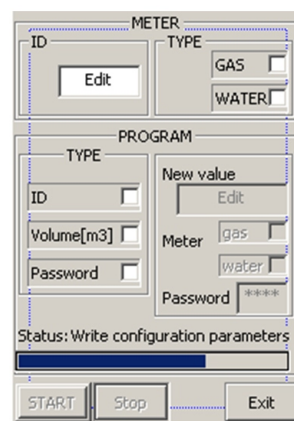

The RadioComPC program allows:

- the transfer on a PC of the data found in the memory of the PSION portable terminal, the storage of such data in an Access database and the viewing of the database.
- the configuration of the passwords and of the consumer lists.