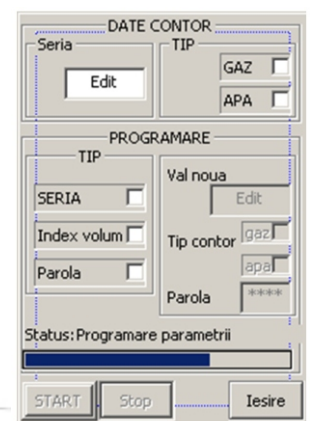

The RadioComPC program allows:

- the transfer on a PC of the data found in the memory of the PSION portable terminal, the storage of such data in an Access database and the viewing of the database.
- the configuration of the passwords and of the consumer lists.